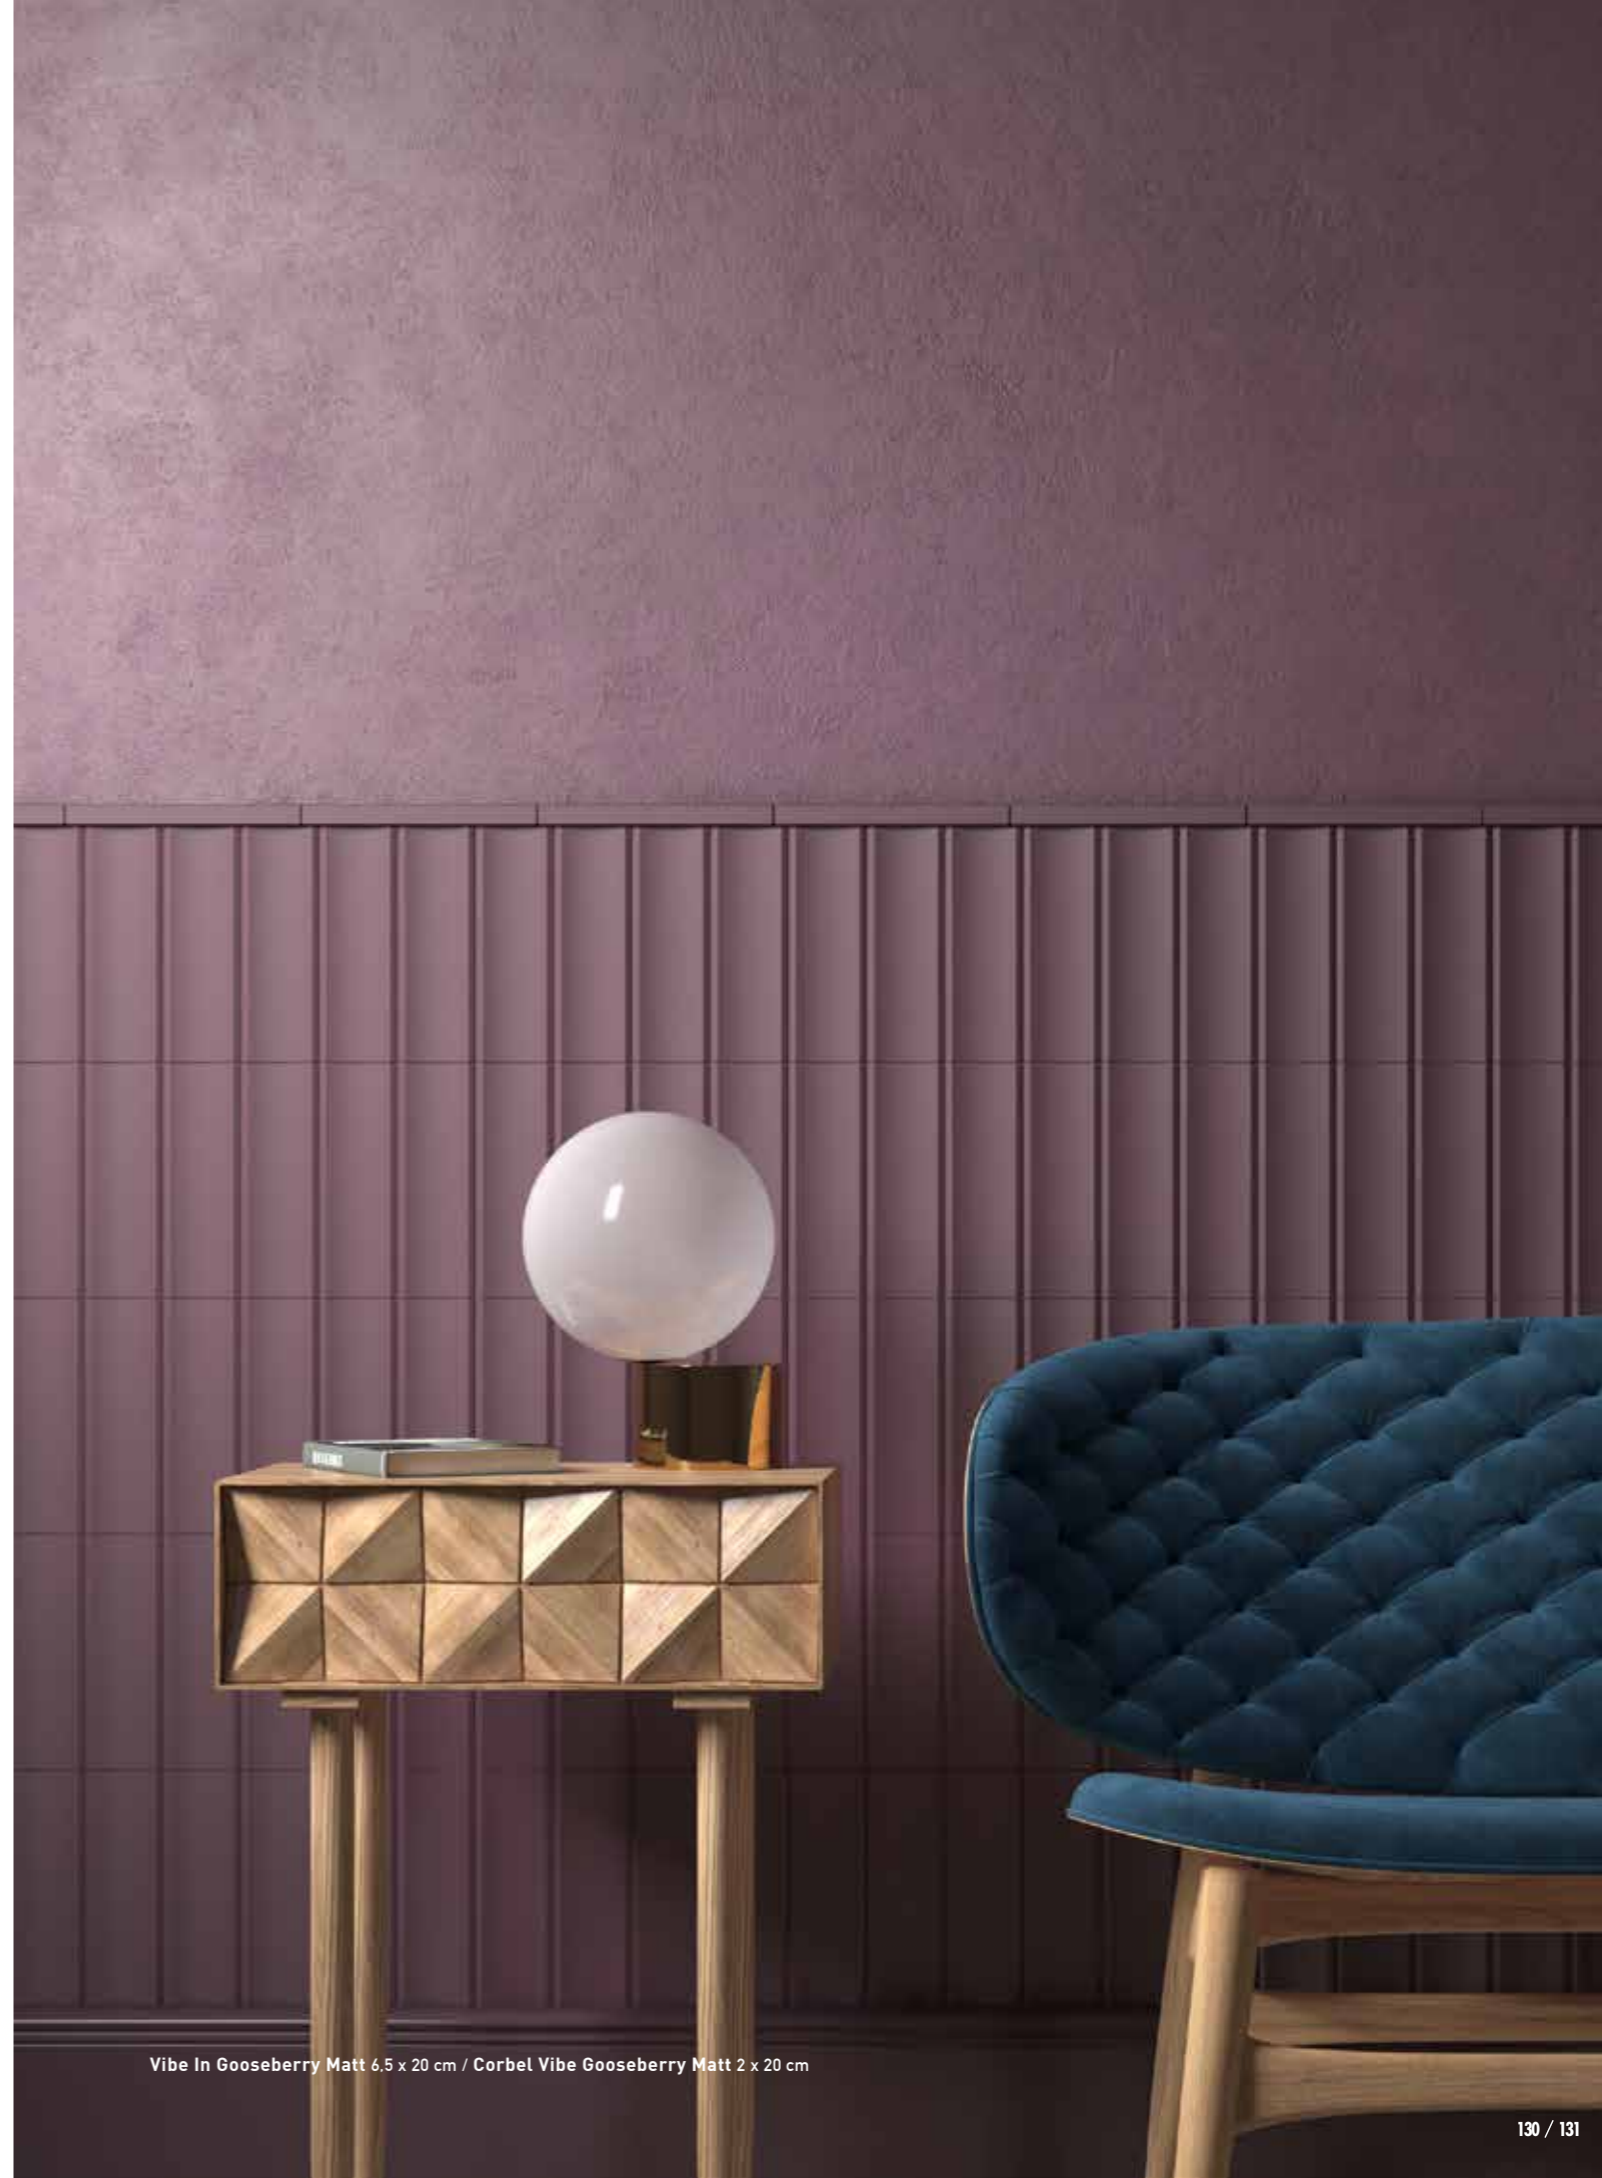

Vibe In Gooseberry Matt 6,5 x 20 cm / Corbel Vibe Gooseberry Matt 2 x 20 cm