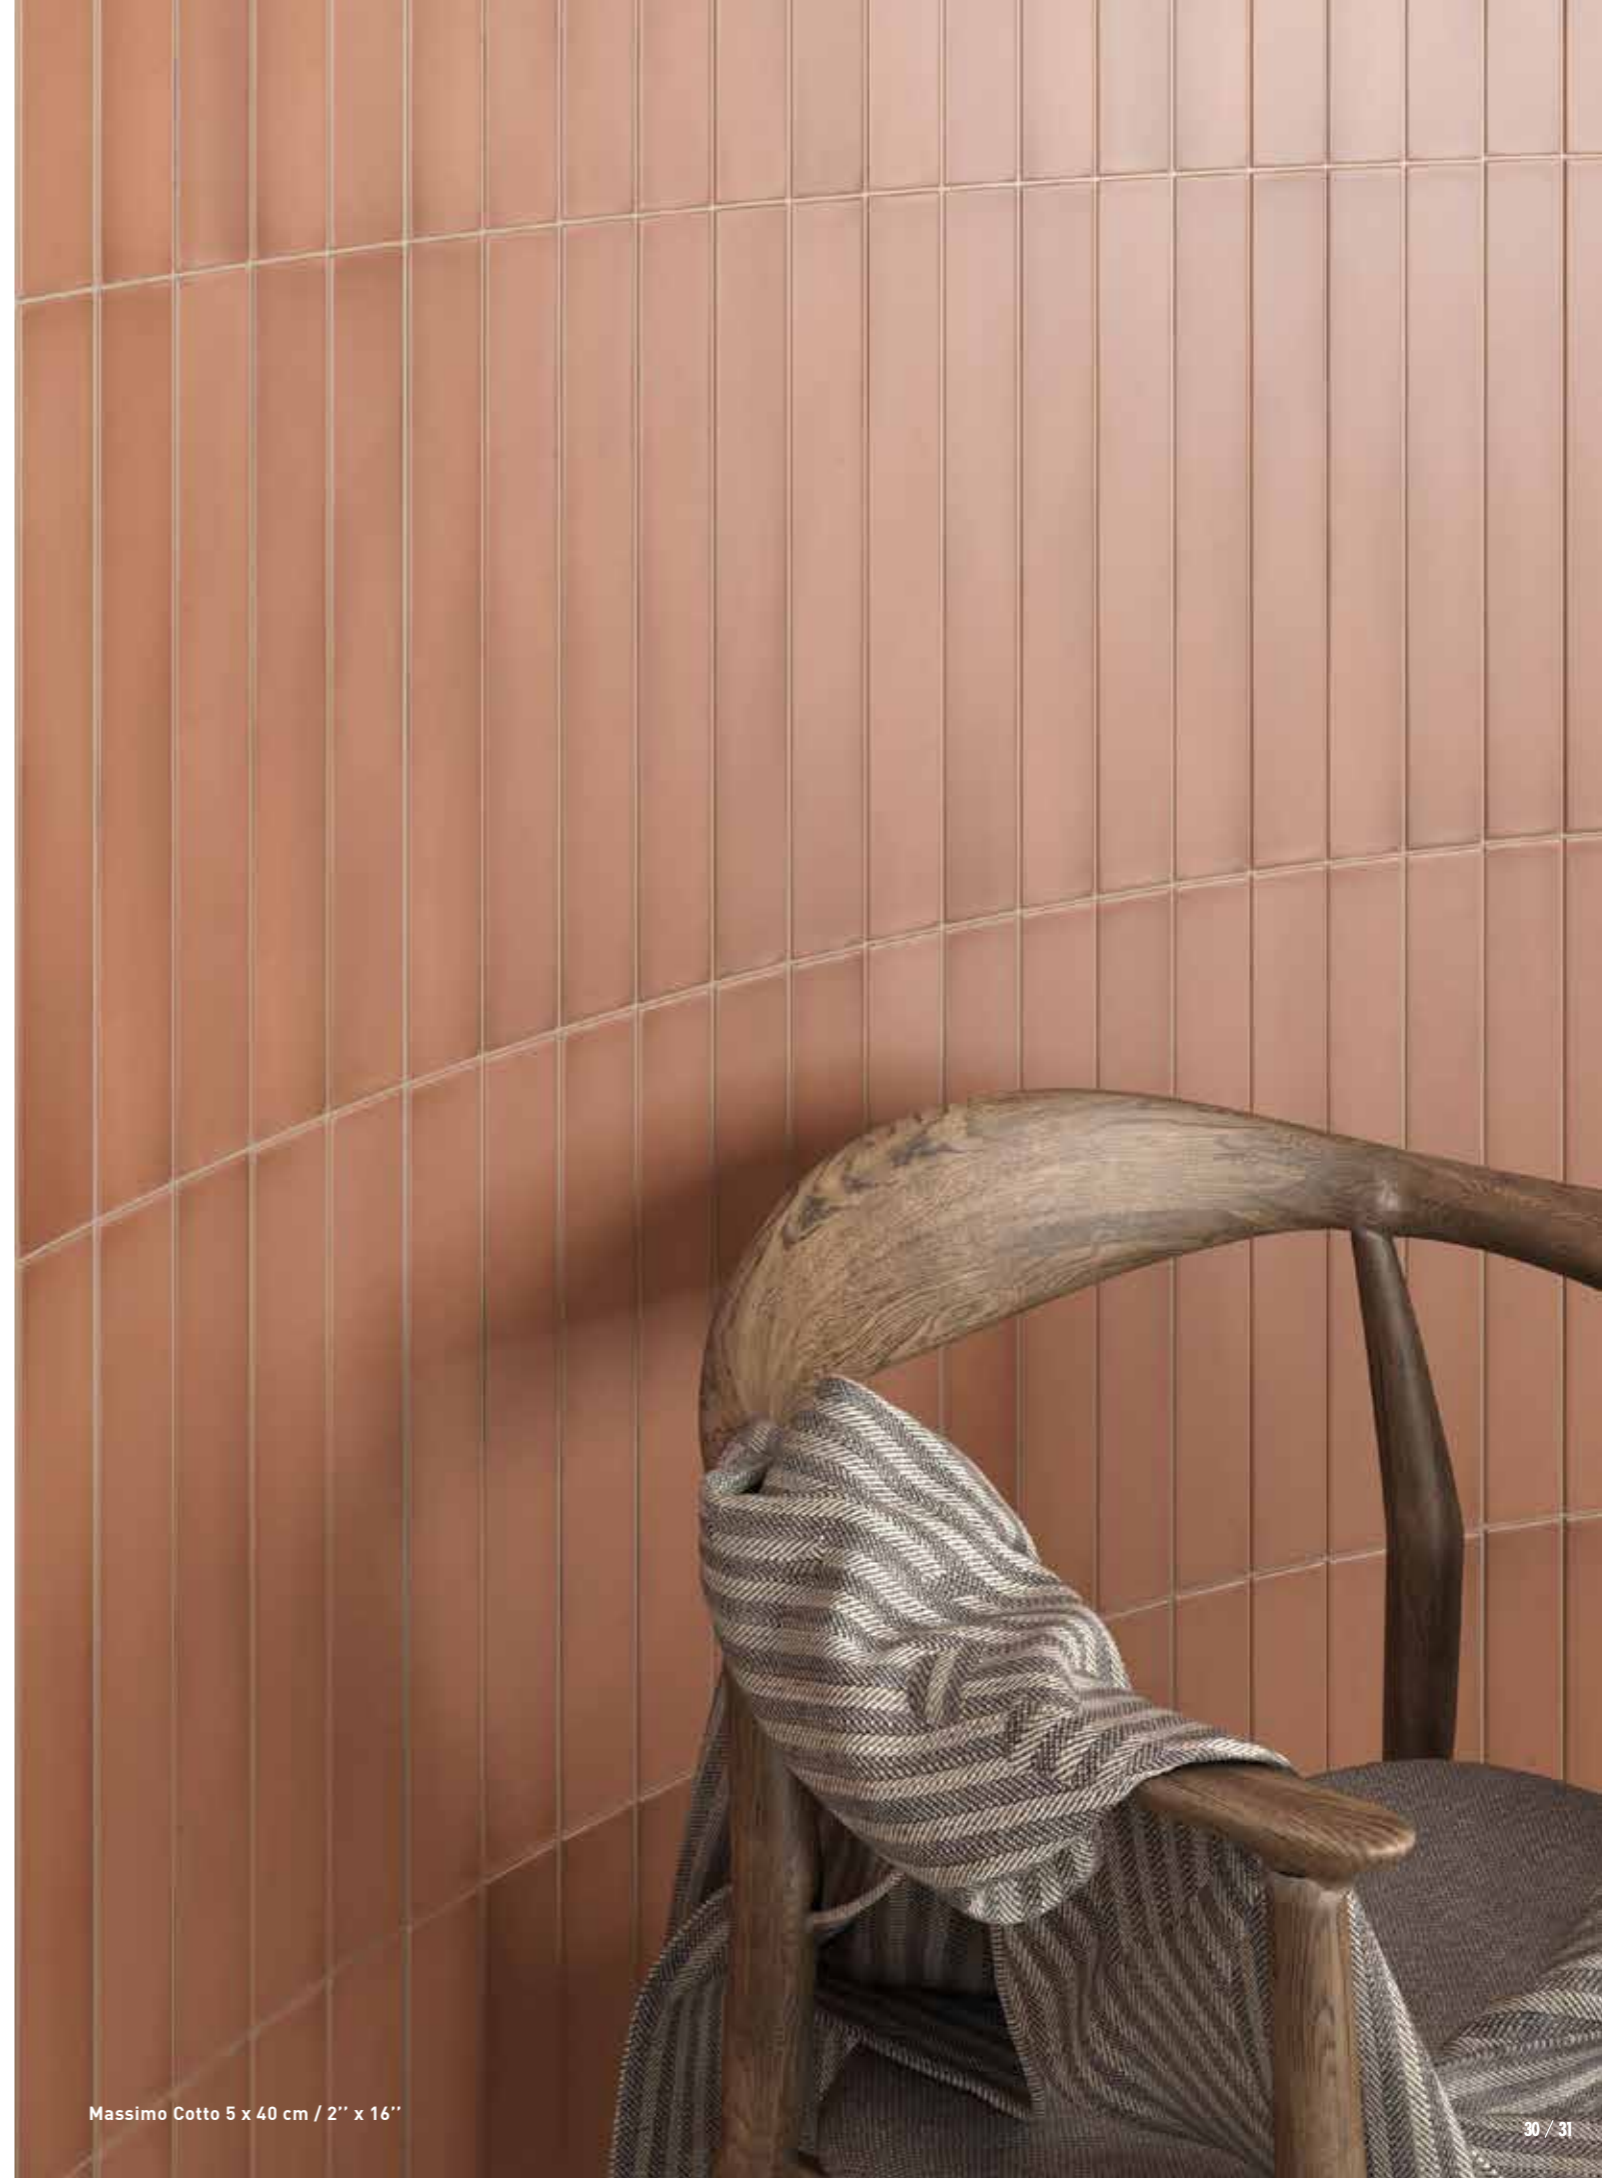

PASTA BIANCA / WHITE BODY
SATINATO / SATIN

Massimo Pink 5 x 40 cm / 2" x 16"

MASSIMO

PASTA BIANCA / WHITE BODY
SATINATO / SATIN

 Massimo Siena Earth 5 x 40 cm / 2" x 16"

Massimo Cotto 5 x 40 cm / 2" x 16"

MASSIMO