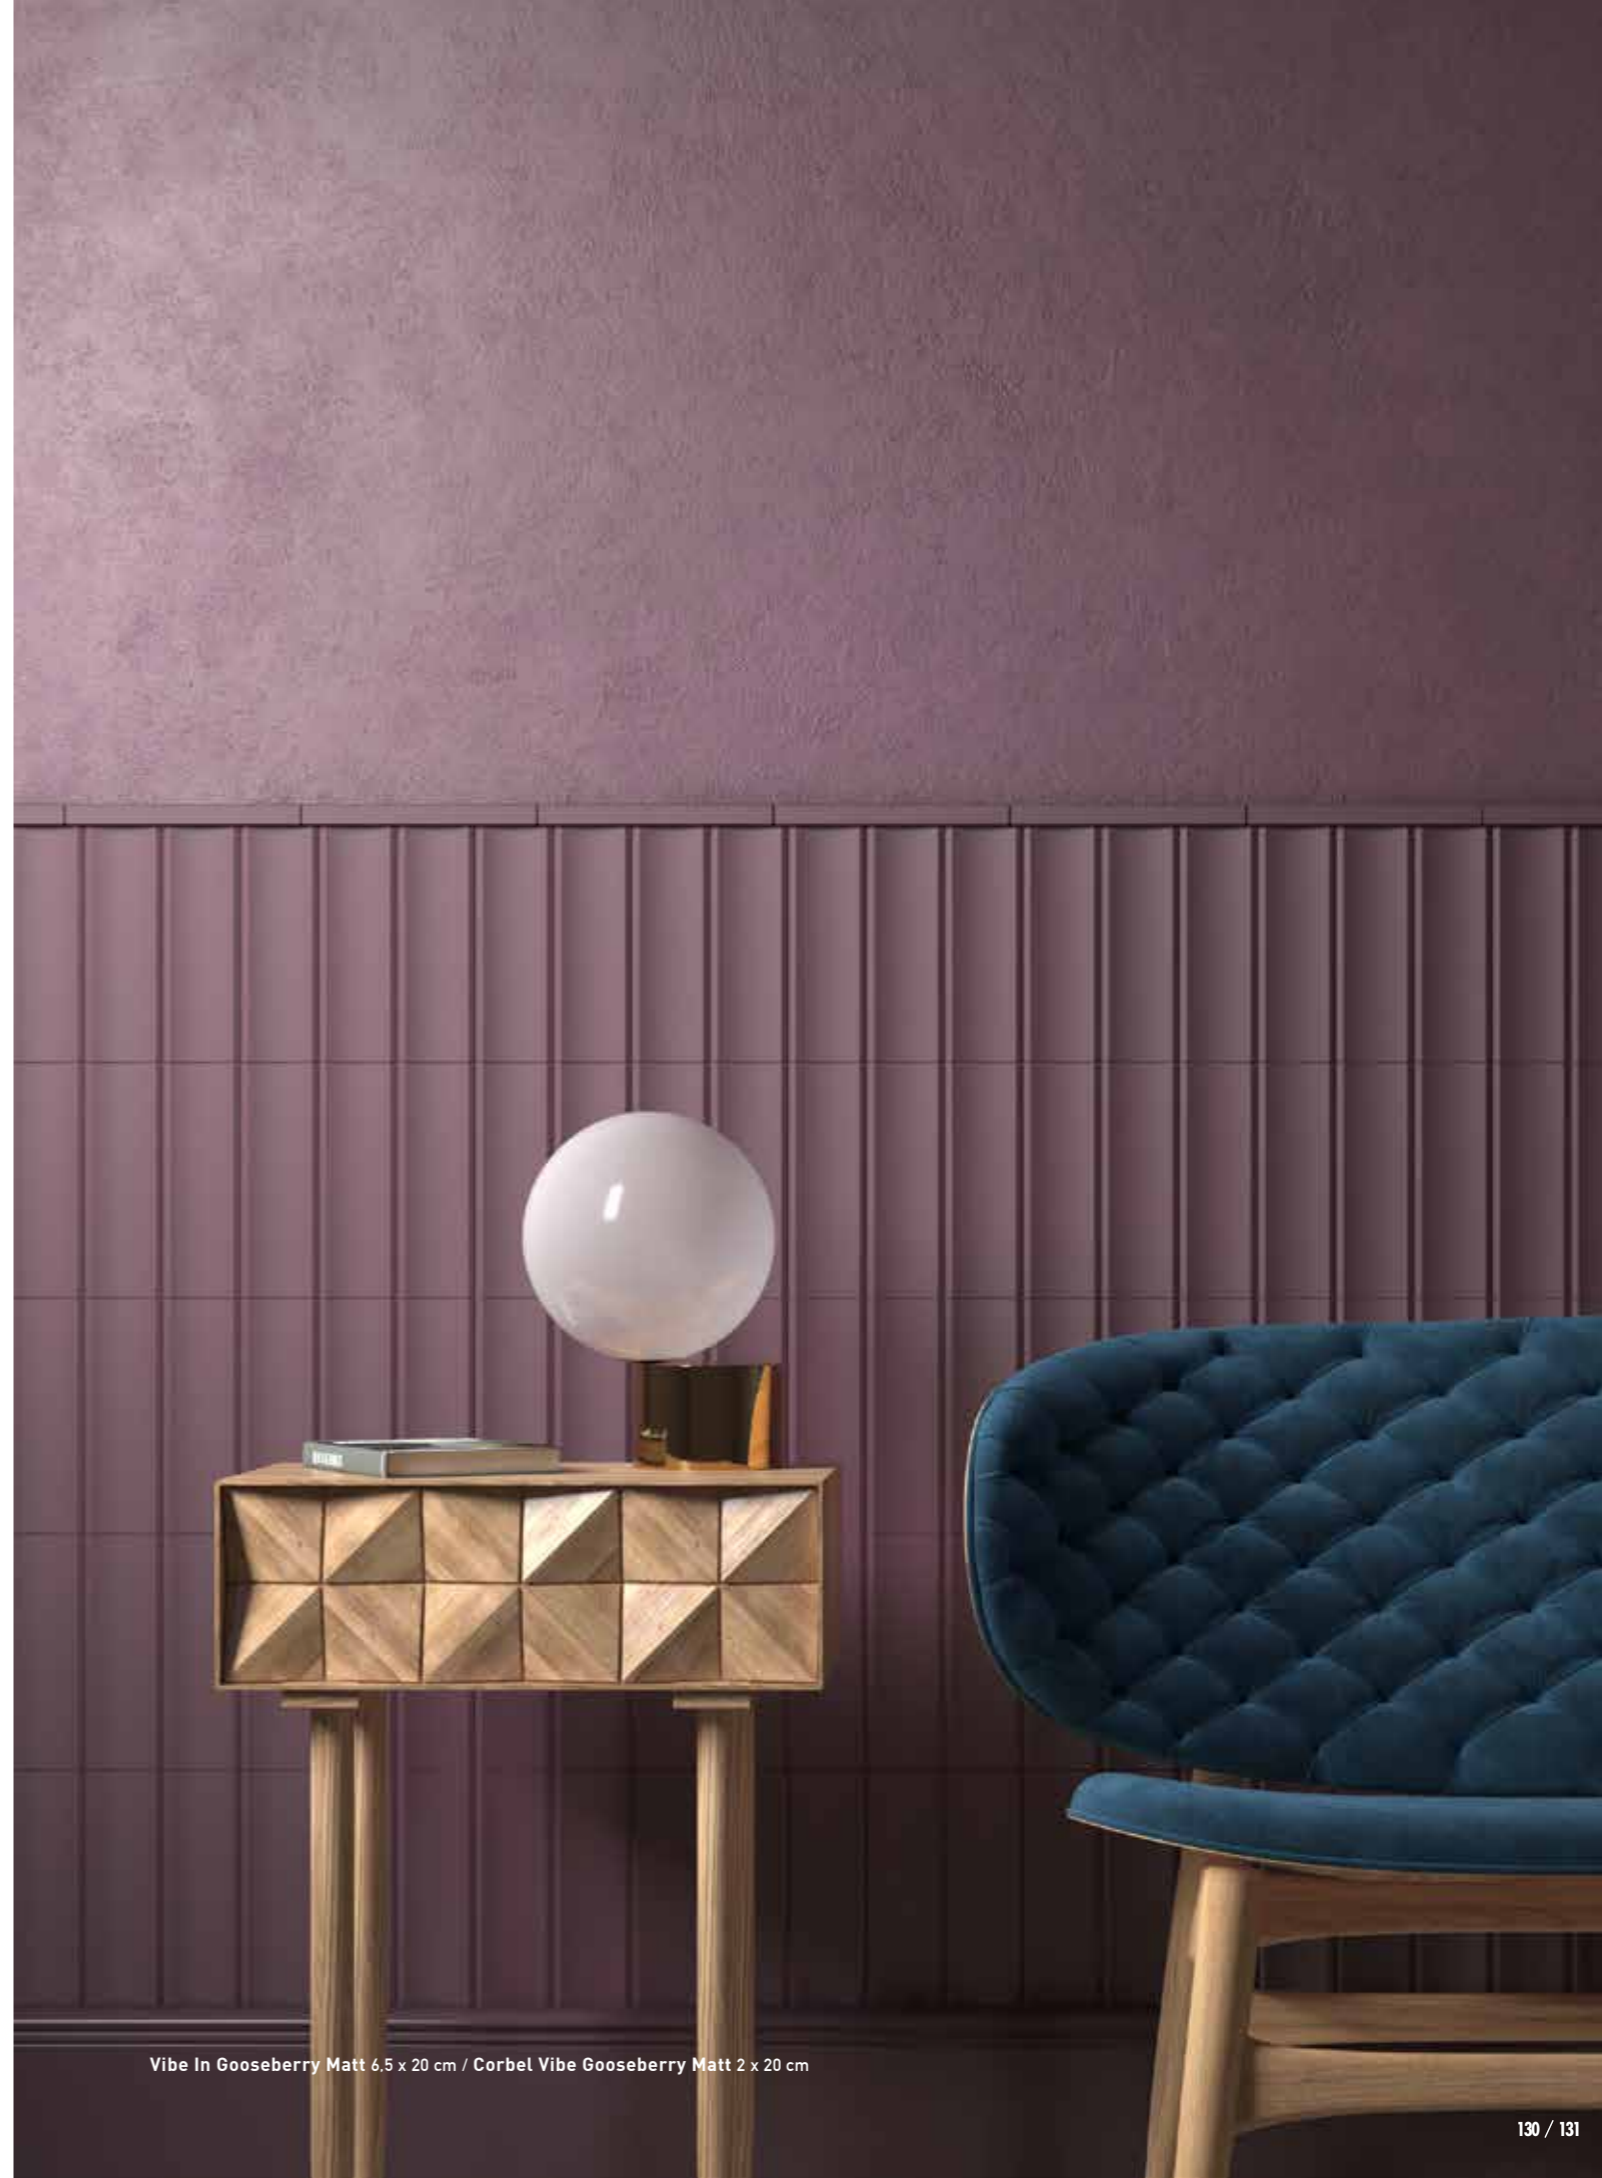

Vibe In Gooseberry Matt 6,5 x 20 cm / Corbel Vibe Gooseberry Matt 2 x 20 cm