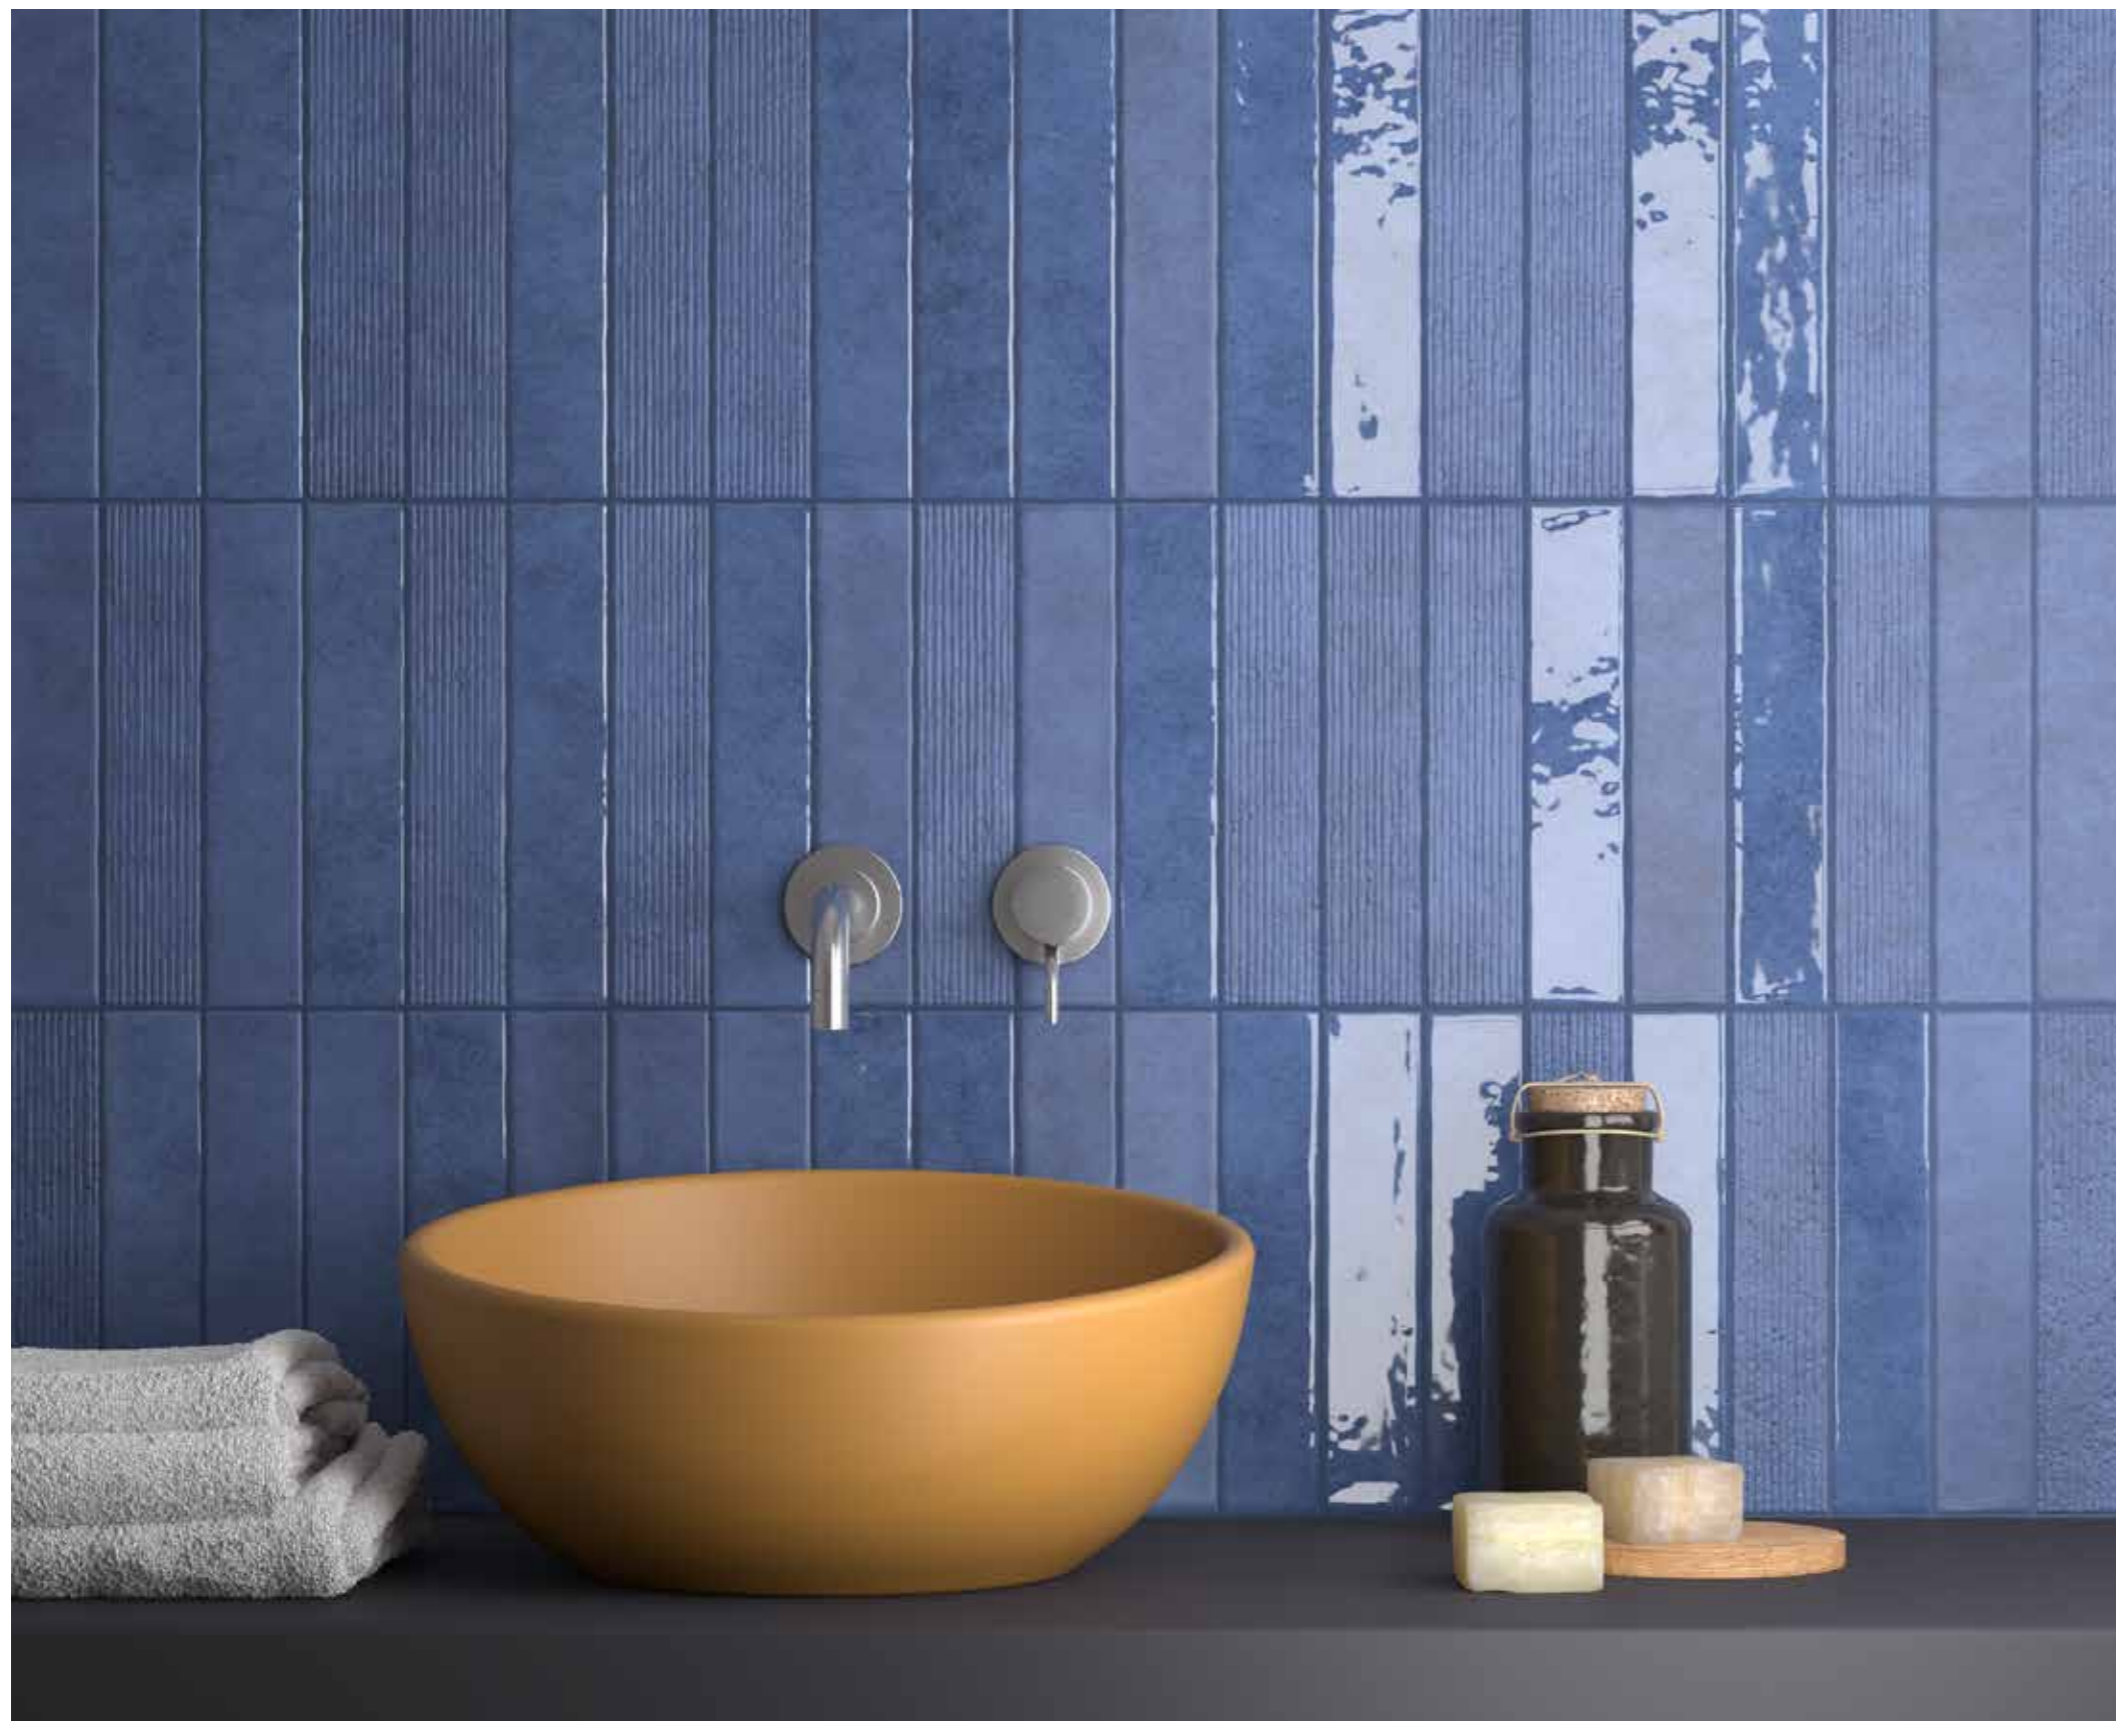

SMALTO

PASTA BIANCA / WHITE BODY
LUCIDO - MATT / GLOSSY - MATT

Smalto Polvere Millerighe 5 x 25 cm
Smalto Tela Lucido 5 x 25 cm

Smalto Cobalto Lucido, Matt, Millerighe 5 x 25 cm

Smalto Tela Matt, Millerighe 5 x 25 cm