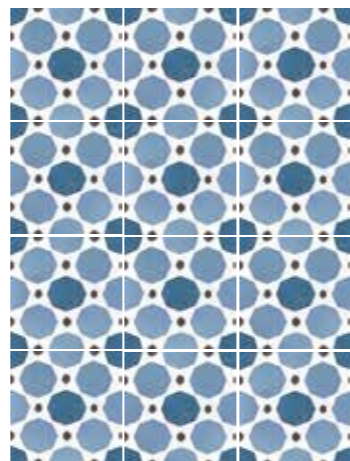

## Decori / Decors

CHESS COLOURS  
22114 COD.26

ISLAND COLOURS  
22116 COD.26

SAPPHIRE COLOURS  
22118 COD.26

MAGIC COLOURS  
22117 COD.26

DECAL COLOURS  
22115 COD.26

PATCHWORK COLOURS \*  
22104 COD.26