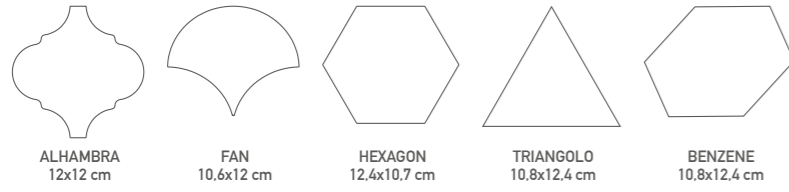

SCALE

PASTA BIANCA / WHITE BODY
LUCIDO - MATT / GLOSSY - MATT

FORMATI / SIZES