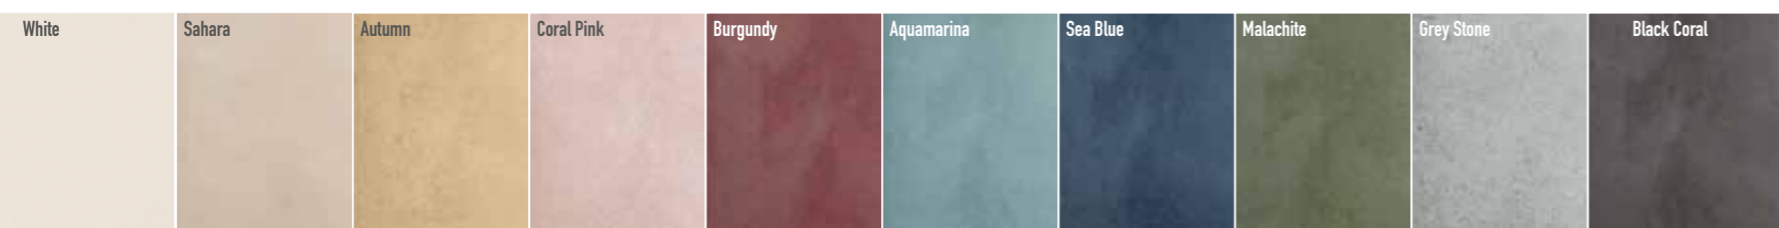

# MAGMA

PASTA BIANCA / WHITE BODY  
MATT / MATT