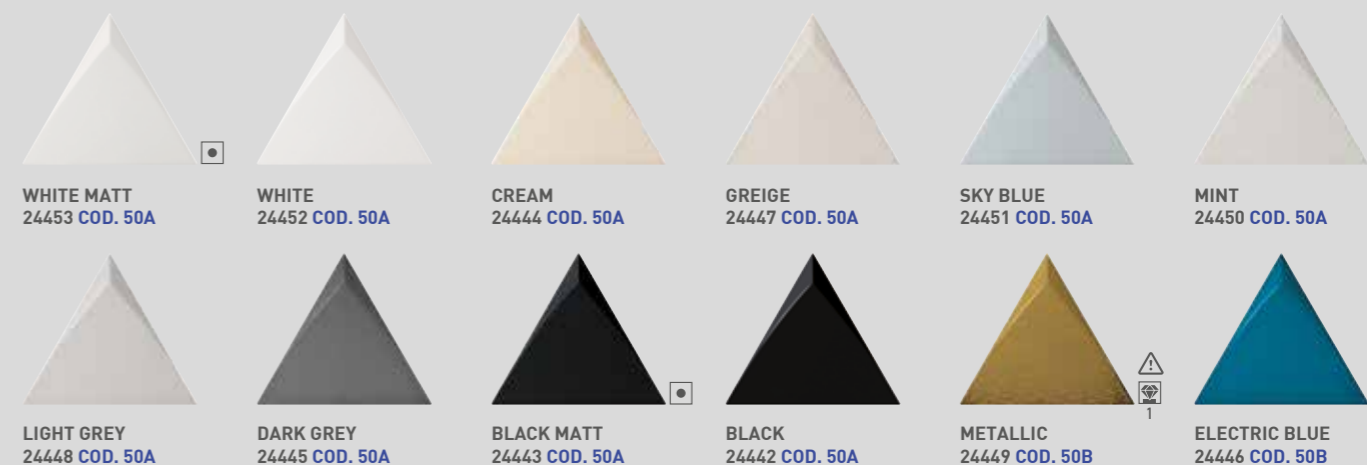

FORMATI / SIZES

TIROL 10,8 x 12,4 cm ⓘ

ⓘ Rivestimento combinabile:
Serie Magical 3, pg.62

Wall Tiles combination:
Serie **Magical 3**, pg.62

FORMATO SIZE	Kg/pezzo kg/pieces	scatola box			pallet pallet			
		pezzi pieces	Kg	m² sqm	pezzi pieces	kg/pallet kg/pallet	m² sqm	scatole boxes
TRIANGOLO 10,8 x 12,4 cm	0,105	30	3,38	0,20	3.780	445,25	25,20	126
MAGICAL TIROL 10,8 x 12,4 cm.	0,150	20	3,23	0,13	2.520	426,35	16,38	126