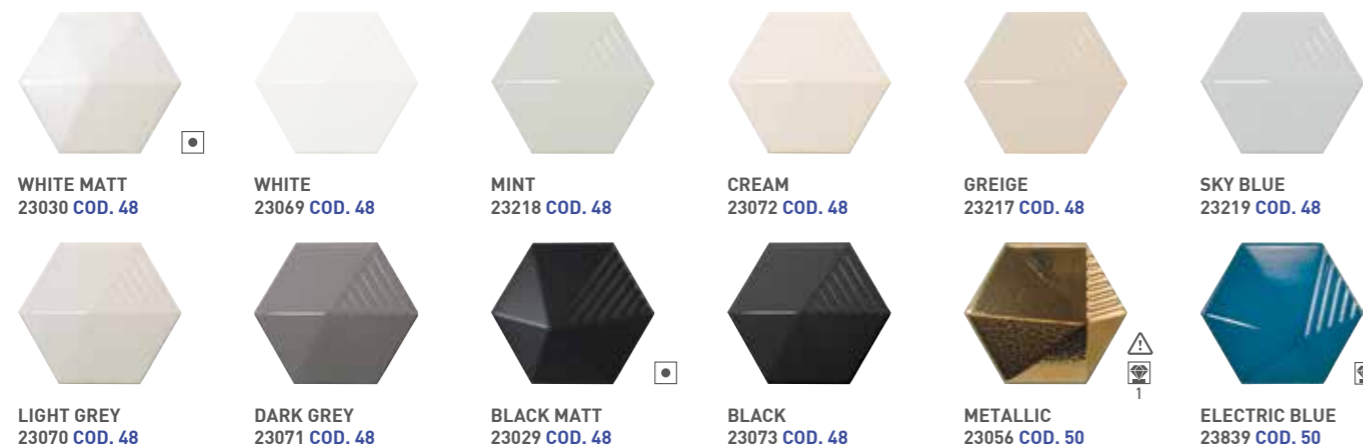

UMBRELLA 12,4 x 10,7 cm (5 rilievi differenti / 5 different shapes) ⓘ

SCALE

PASTA BIANCA / WHITE BODY
LUCIDO - MATT / GLOSSY - MATT

FORMATI / SIZES

ⓘ Rivestimento combinabile:
Serie Scale, pg.100
Wall Tiles combination:
Serie Scale, pg.100