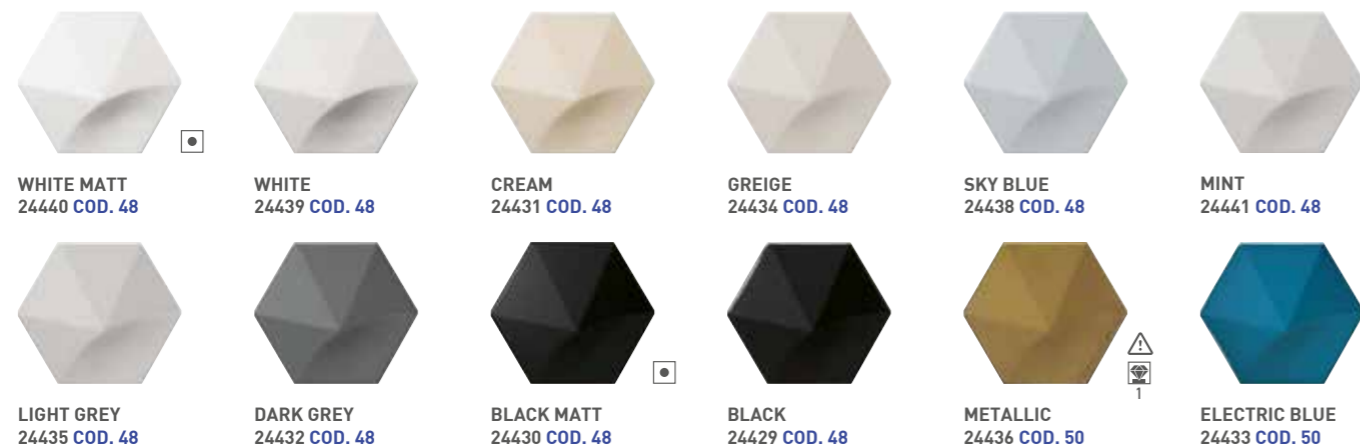

OBERLAND 12,4 x 10,7 cm ⓘ