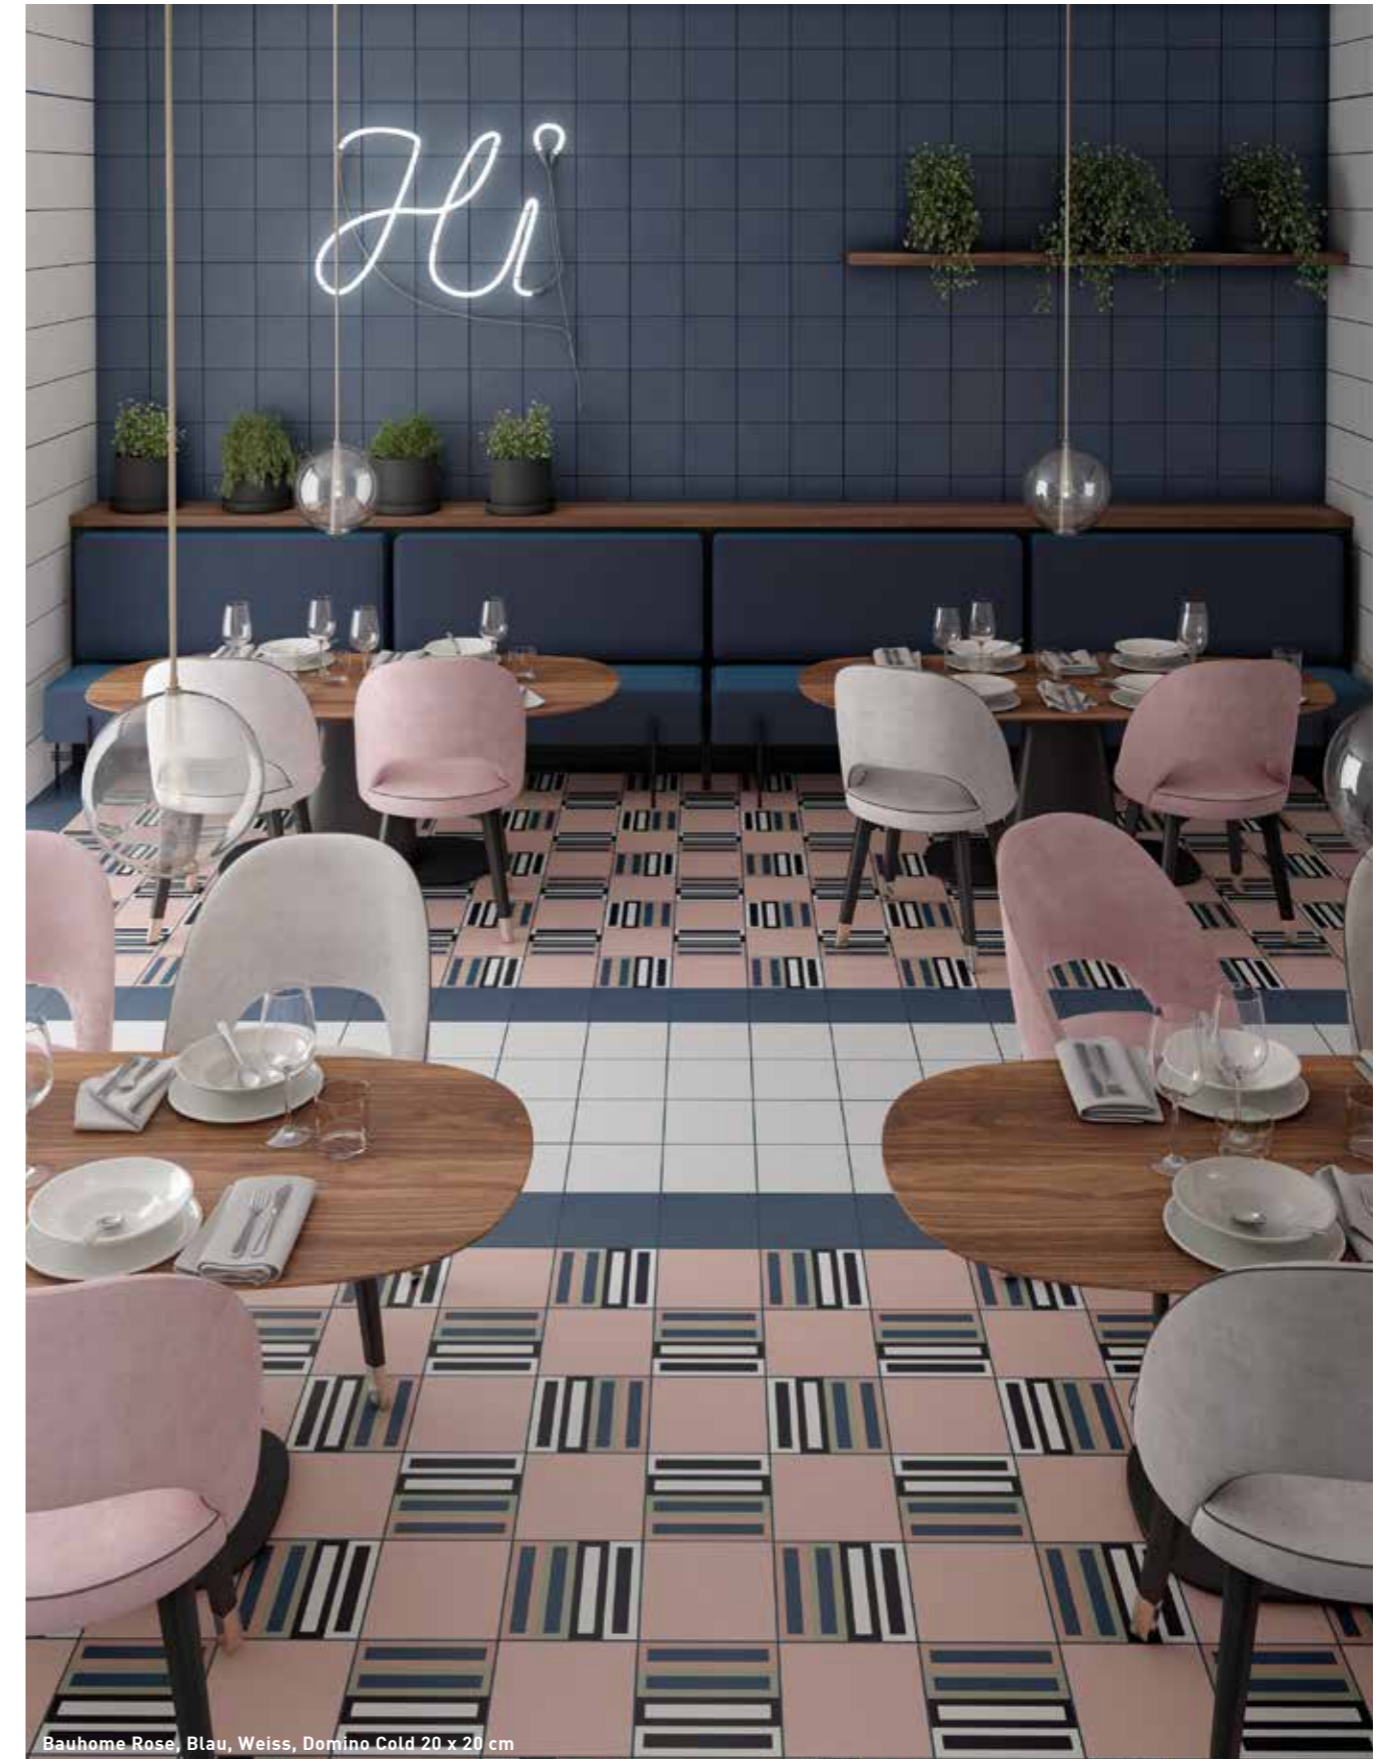

Bauhome Rose, Blau, Weiss, Domino Cold 20 x 20 cm