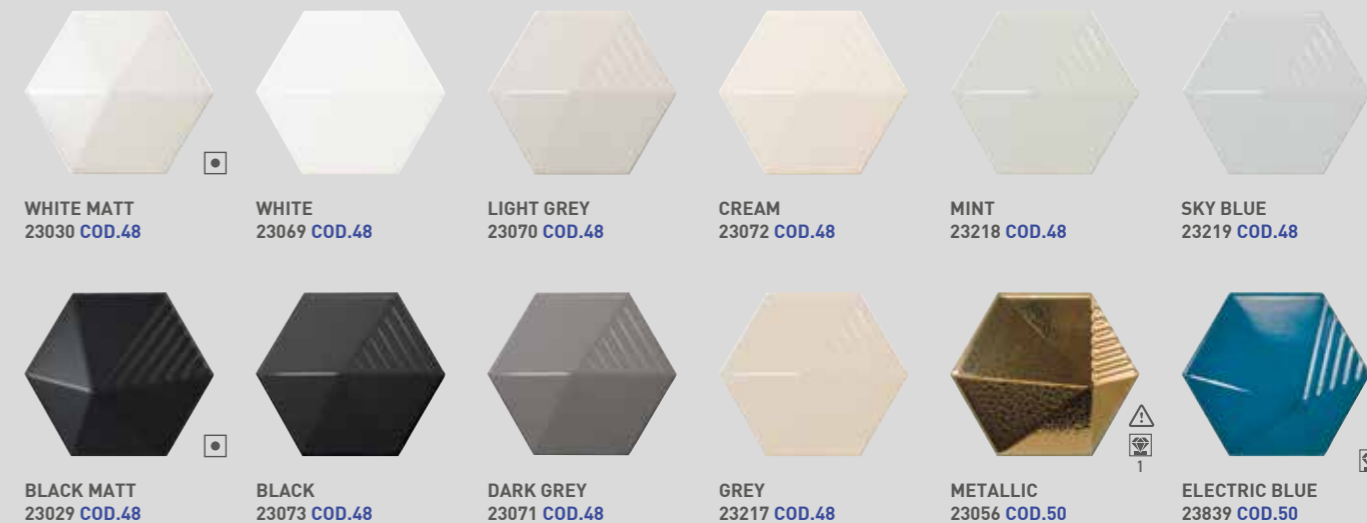

UMBRELLA 12,4 x 10,7 cm